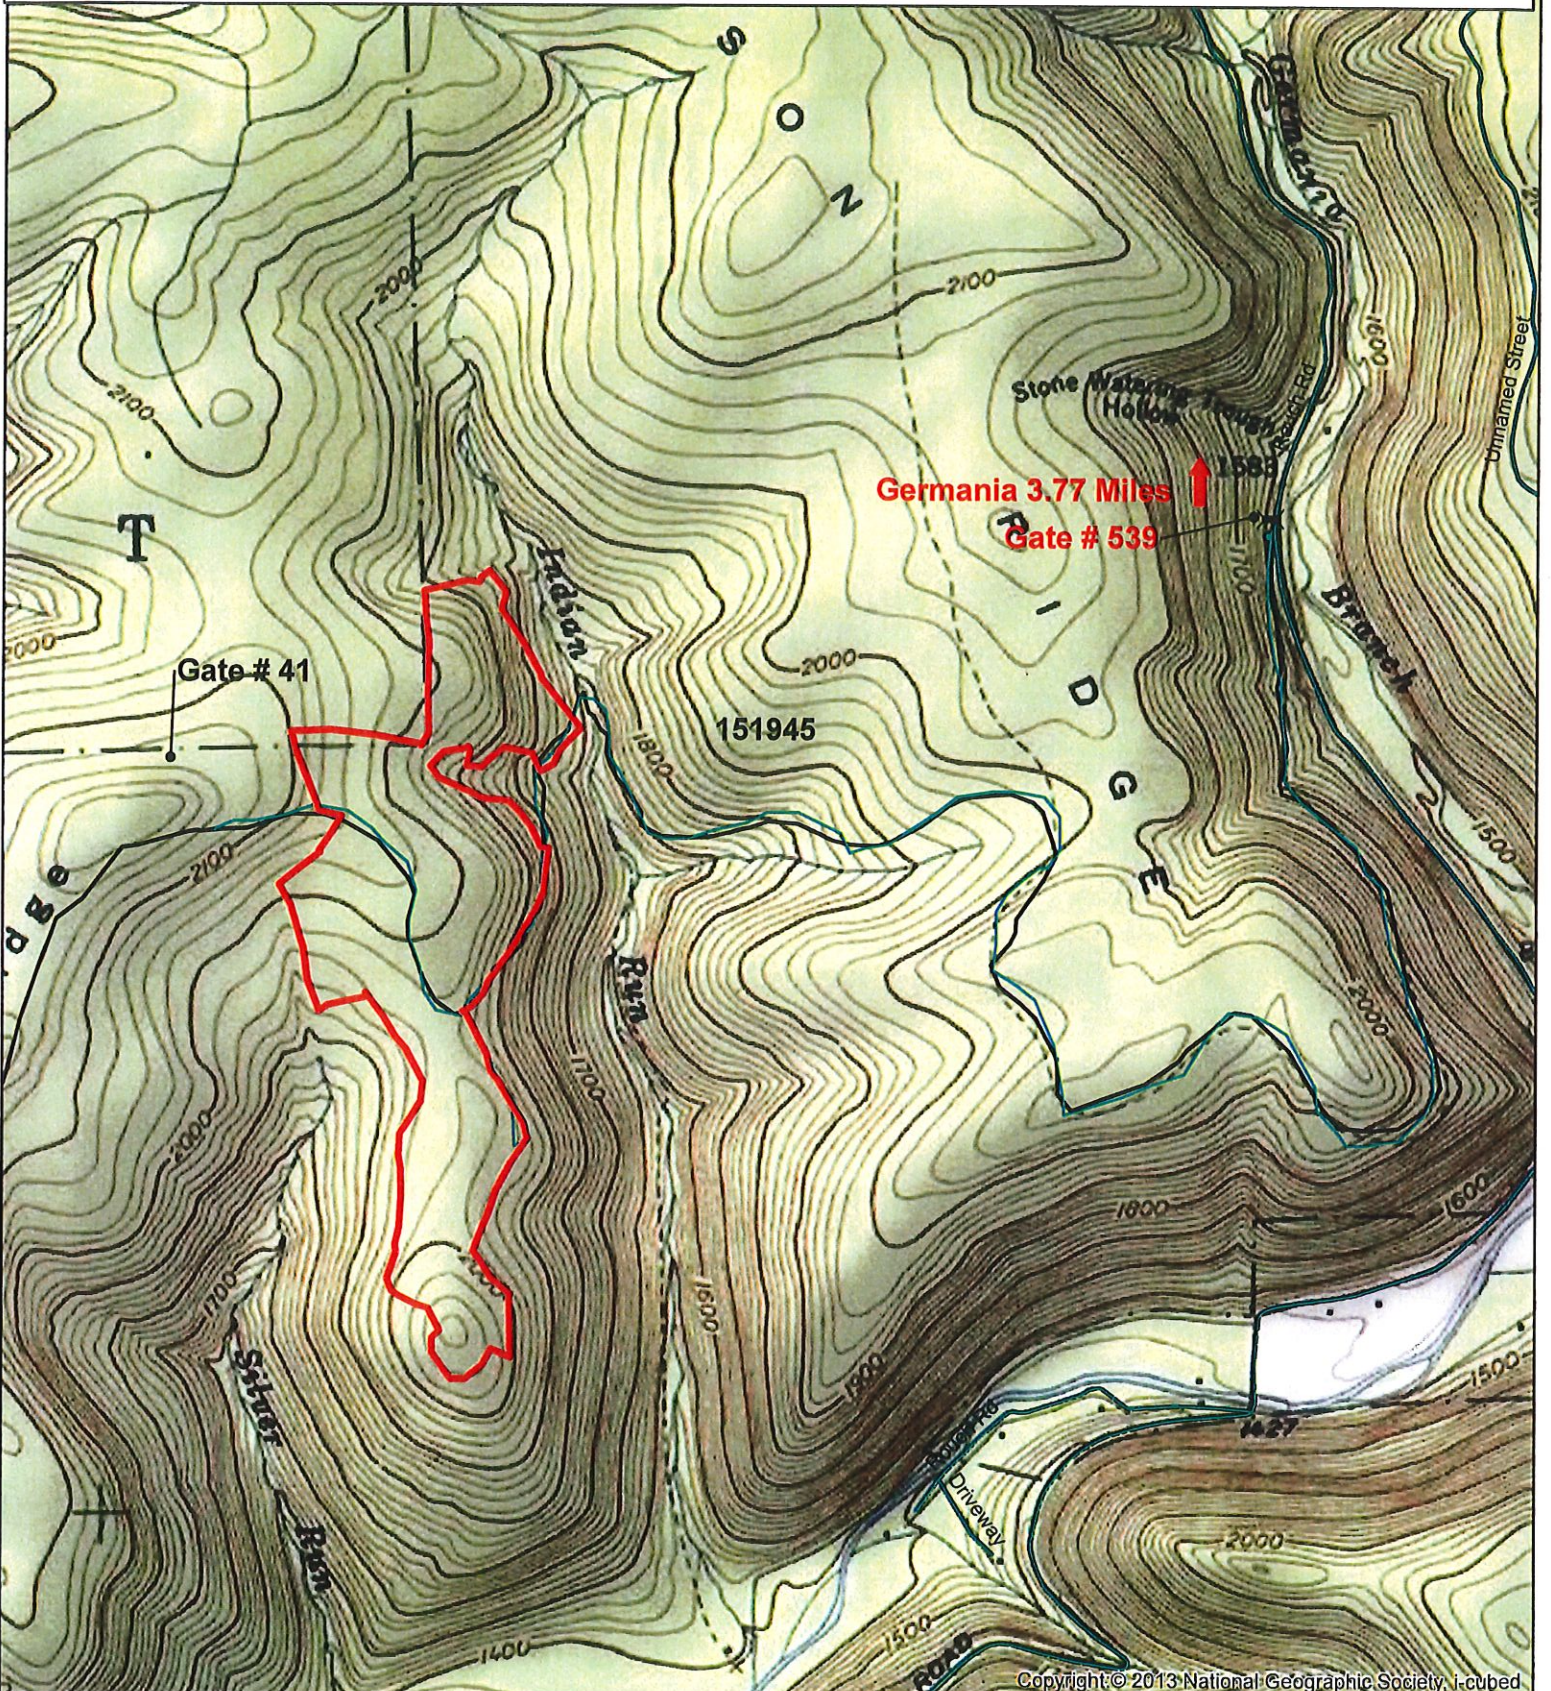

Jesse Monroe  
 August 7, 2019  
 Map Section: 2  
 Compartment: 24  
 Scale: 1 inch equals 0.25 miles

SUSQUEHANNOCK STATE FOREST  
 15-1926  
 Broadcast Herbicide (Flat)  
 Sweden Township, Potter County

Michael Cole  
September 4, 2019  
Map Section 4  
Compartment 31

Susquehannock State Forest  
15-1948  
Broadcast Herbicide (Flat)  
Eulalia Township, Potter County

50 Acres

Scale: 1 inch equals .25 miles

Herbicide Flat 151944  
123 Acres  
Abbott Township  
Potter County  
Oleona Quad  
Jed Rimel

1"=1320'

Brandon Roush  
Compartment: 21  
Cherry Springs I Quad  
West Branch Township, Potter County  
Scale: 1 inch equals 0.25 miles

SUSQUEHANNOCK STATE FOREST  
Project 151938

23 ACRES  
Flat  
Broadcast Herbicide

Brandon Roush  
Compartment: 68  
Cherry Springs Quad  
Summit Township, Potter County  
Scale: 1 inch equals 0.25 miles